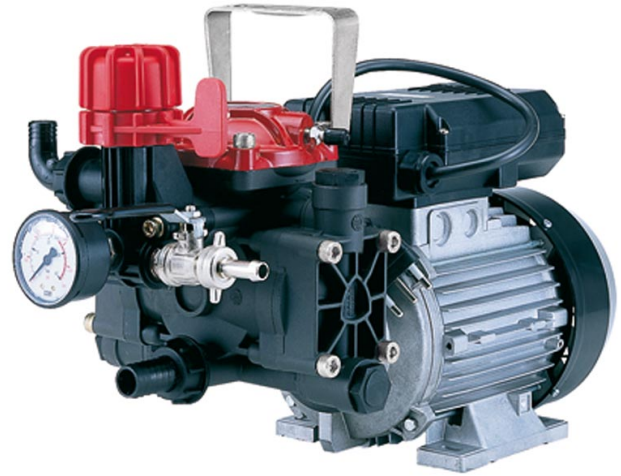

## Description

Electric motor pump AR 252 VRI BlueFlex™ Triphase 2 poli  
230/400volt 50Hz, motor base only, with switch, cable and plug.

Details	Value
ARCode	32181
Category	Electric motor pump assemblies
Product	AR 252 ET
Version	AR 252 ET
Number of diaph	2
Delivery (l/min)	246
Delivery (gpm)	6,5
Pressure (bar)	25
Pressure (psi)	362
Power (hp)	1,5
RPM	2800
Weight (kg)	18
Dimensions (mm) L	51
Dimensions (mm) H	27
Dimensions (mm) W	35
Suction (mm)	Ø 20
Outlet (mm)	Ø 13
Temperature Max °C	60