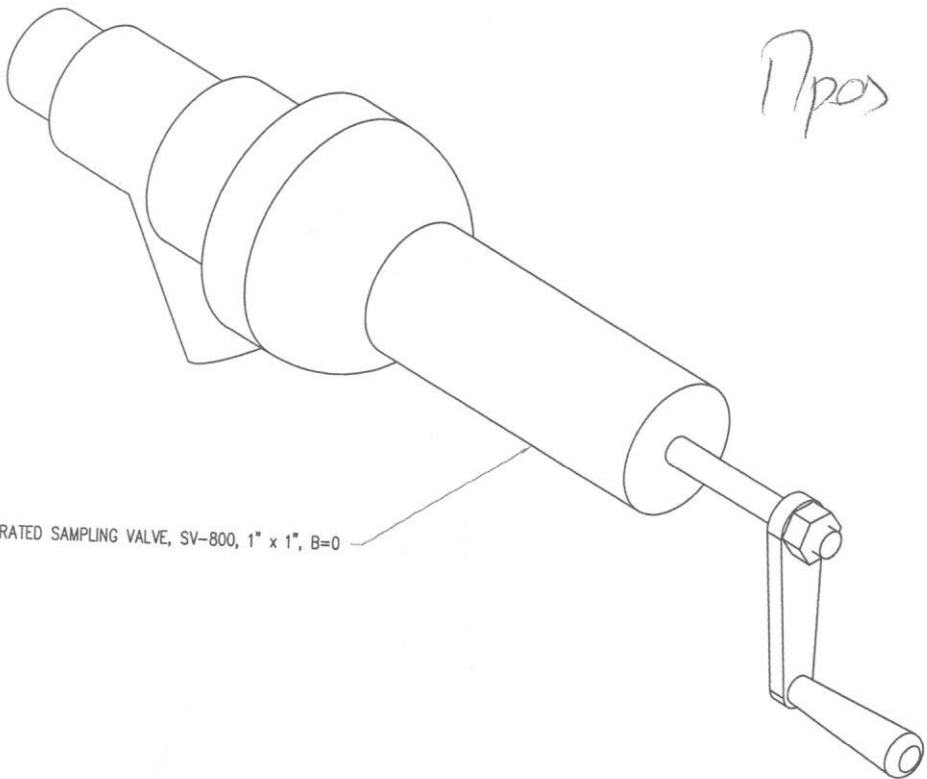

17 pos

STRAHMAN HAND OPERATED SAMPLING VALVE, SV-800, 1" x 1", B=0